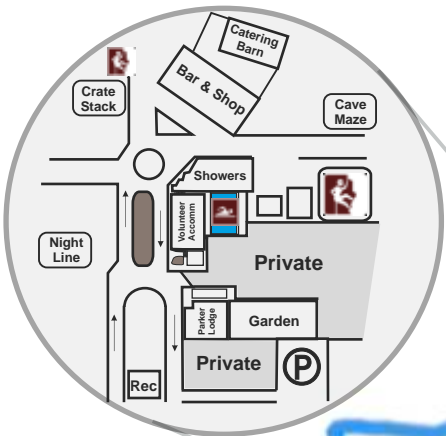

Facilities

-  Camping
-  Caravan
-  Lodges
-  Showers
-  Toilets
-  Picnic Area
-  Shop / Café
-  Bar
-  Camp Fires

Activities

-  Swimming
-  Rifle Shooting
-  Rafting
-  Kayaking
-  Climbing
-  Archery
-  Zorb Balls
-  Fencing
-  Hiking
-  Wobble Pole Climb
-  Quad Bikes
-  Crate Stack
-  Assault Course
-  Aerial Course
-  Cave Maze
-  Leap of Faith

Key

-  Toilets
-  Showers
-  Water Points
-  Elsen Points
-  Electric Points

Camp Centre

NO VEHICLES ON SITE WITHOUT PERMISSION

Sites 3 and 16 have Fixed Marquees
 Site 17 and 18 have Standing Camps for up to group size 50

Site 3 and Site 16 are available with the hire of a marquee only
 Site 17 is a standing camp with fixed tented accommodation

Please select a camp site suitable for your group size